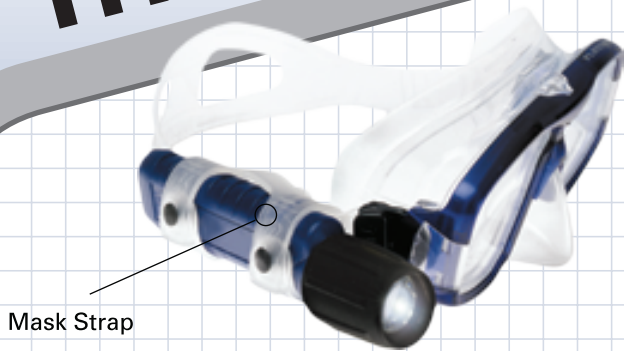

MiniQ40 eLED[®] PLUS

Mask Strap

Zoom Bezel

COLORS

- Black
- Safety Yellow
- Blue
- Glow

SIZE CHART

- Brightness:** 67 lumens
- Lamp:** 14850 eLED module
- Distance:** 311 ft
- Burn Time:** 4-5 hr (alkaline) 9-10 hr (lithium)
- Waterproof:** 500 ft
- Size:** 6.5 x 1.6 x 1.4 in
- Weight:** 6 oz
- Batteries:** 4AA Alkaline /L91 Lithium

FEATURES

ZOOM FEATURE

Unique dual-element projection optics let you zoom (focus) from wide beam to intense spot beam

- LED will not break when dropped and its life expectancy is well over 50,000 hours
- Mask strap attaches light to dive mask for hands-free lighting
- O-ring sealed against water, mud and dust
- High impact ABS, LEXAN[®], and polyurethane rubber construction for durability
- UK 10-Year Warranty
- Made in USA