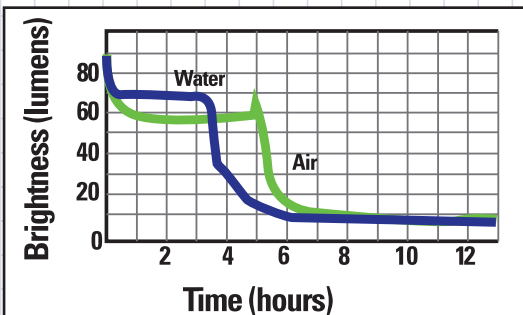

MiniQ40 eLED[®] PLUS

Mask Strap

Zoom Bezel

COLORS

- Black
- Safety Yellow
- Blue
- Glow

SIZE CHART

- Brightness:** 67 lumens
- Lamp:** 14850 eLED module
- Distance:** 311 ft
- Burn Time:** 4-5 hr (alkaline) 9-10 hr (lithium)
- Waterproof:** 500 ft
- Size:** 6.5 x 1.6 x 1.4 in
- Weight:** 6 oz
- Batteries:** 4AA Alkaline /L91 Lithium

FEATURES

ZOOM FEATURE

Unique dual-element projection optics let you zoom (focus) from wide beam to intense spot beam

- LED will not break when dropped and its life expectancy is well over 50,000 hours
- Mask strap attaches light to dive mask for hands-free lighting
- O-ring sealed against water, mud and dust
- High impact ABS, LEXAN[®], and polyurethane rubber construction for durability
- UK 10-Year Warranty
- Made in USA