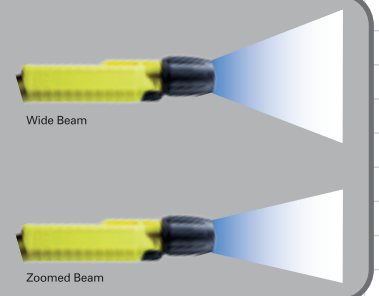

MiniQ40 eLED[®] PLUS

Mask Strap

Zoom Bezel

COLORS

- Black
- Safety Yellow
- Blue
- Glow

SIZE CHART

- Brightness:** 67 lumens
- Lamp:** 14850 eLED module
- Distance:** 311 ft
- Burn Time:** 4-5 hr (alkaline) 9-10 hr (lithium)
- Waterproof:** 500 ft
- Size:** 6.5 x 1.6 x 1.4 in
- Weight:** 6 oz
- Batteries:** 4AA Alkaline /L91 Lithium

FEATURES

ZOOM FEATURE

Unique dual-element projection optics let you zoom (focus) from wide beam to intense spot beam

- LED will not break when dropped and its life expectancy is well over 50,000 hours
- Mask strap attaches light to dive mask for hands-free lighting
- O-ring sealed against water, mud and dust
- High impact ABS, LEXAN[®], and polyurethane rubber construction for durability
- UK 10-Year Warranty
- Made in USA